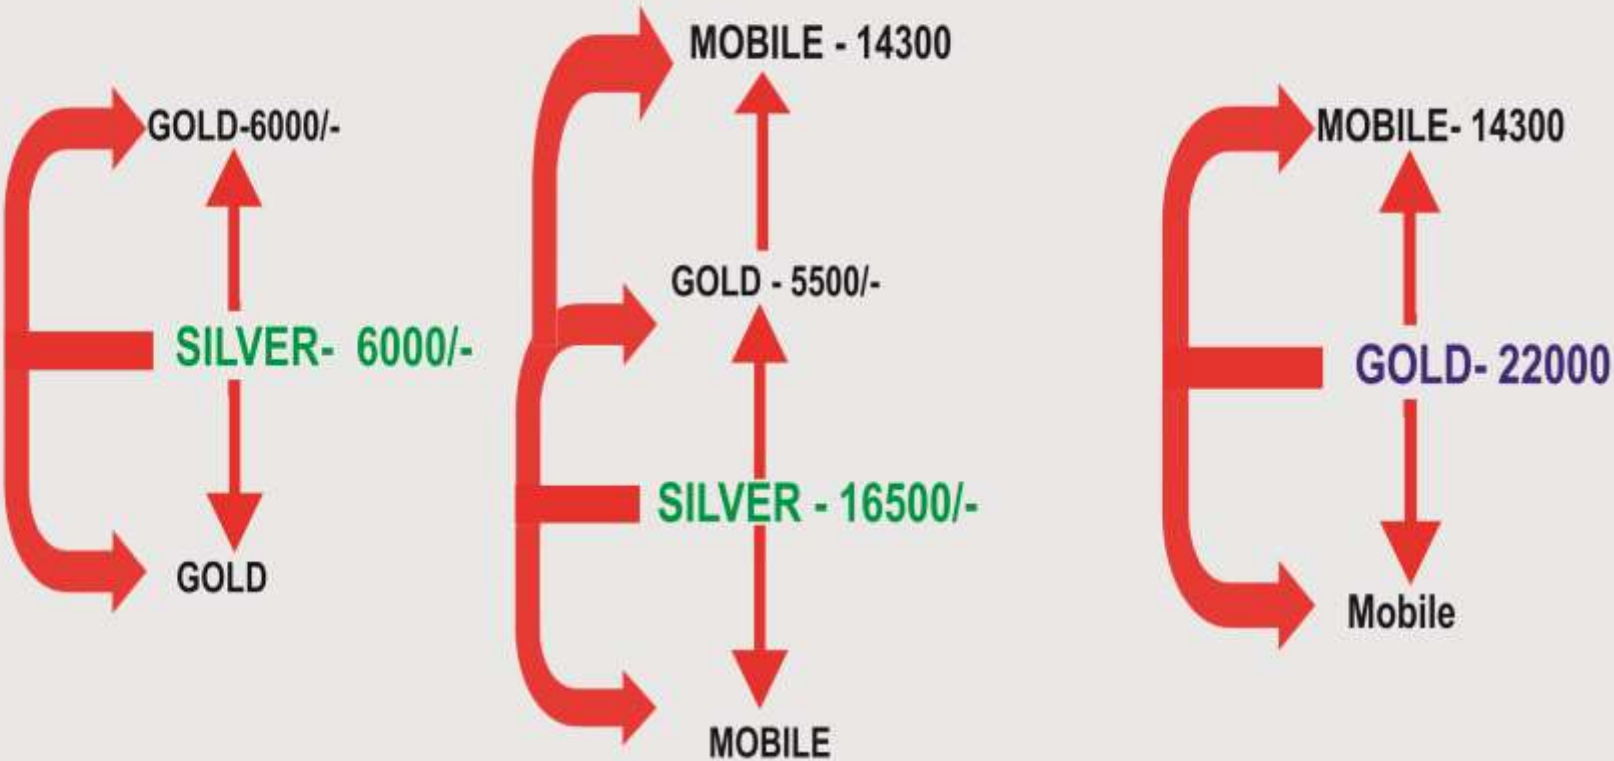

A decorative graphic on the left side of the slide consists of three parallel diagonal lines. The outermost line is dark grey, the middle line is red, and the innermost line is white. These lines form a large, stylized 'L' shape that extends from the top-left corner towards the bottom-left corner.

CONSUMERS

Package Point

PACKAGE	POINT	Min Amount
SILVER	100	13920/-
GOLD	400	55680/-
MOBILE	1100	150000/-

Sponsoring Income

SILVER	3000
GOLD	12000
MOBILE	36300

1st DEVELOPMENT BONUS

ROLLUP INCOME

If Gold id is not in the sponsor series then Rollup incomewill go to mobile id.

MATCHING BONUS

Matching Income

1000 + 2000 + 4000

1000 + 2000

1000 + 2000

1000

1000

1000

1000

Per Day Capping

SILVER	8 Pair	8000
GOLD	18 Pair	18000
MOBILE	35 Pair	35000

Only for Mobile ID from 36th Pair- 400 Rupees Per Pair Unlimited Depth.

Upgrade Bonus

GOLD 4 Matching = 4000+ Sponsor Bonus 12000