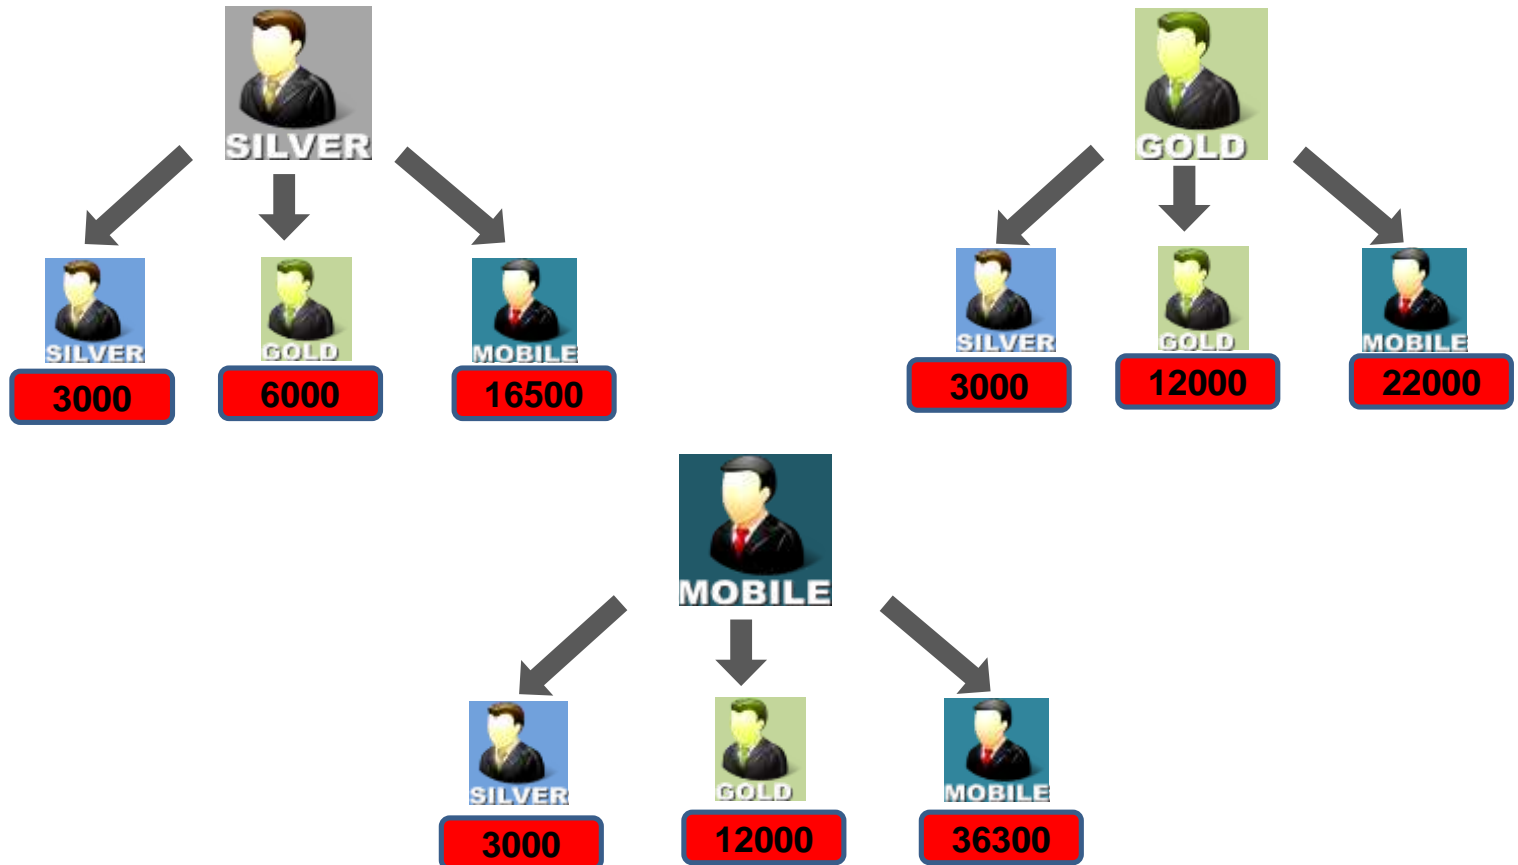

CONSUMERS

Package Point

PACKAGE	POINT	Min Amount
SILVER	100	13920/-
GOLD	400	55680/-
MOBILE	1100	150000/-

Sponsoring Income

SILVER	3000
GOLD	12000
MOBILE	36300

1st DEVELOPMENT BONUS

ROLLUP INCOME

If Gold id is not in the sponsor series then Rollup incomewill go to mobile id.

MATCHING BONUS

Matching Income

1000 + 2000 + 4000

1000 + 2000

1000 + 2000

1000

1000

1000

1000

Per Day Capping

SILVER	8 Pair	8000
GOLD	18 Pair	18000
MOBILE	35 Pair	35000

Only for Mobile ID from 36th Pair- 400 Rupees Per Pair Unlimited Depth.

Upgrade Bonus

GOLD 4 Matching = 4000+ Sponsor Bonus 12000

B- 200000

F- 126000

H- 14000

I- 68000

L- 49000

457000/-

5% = 22850

22850/- is your LOB income.