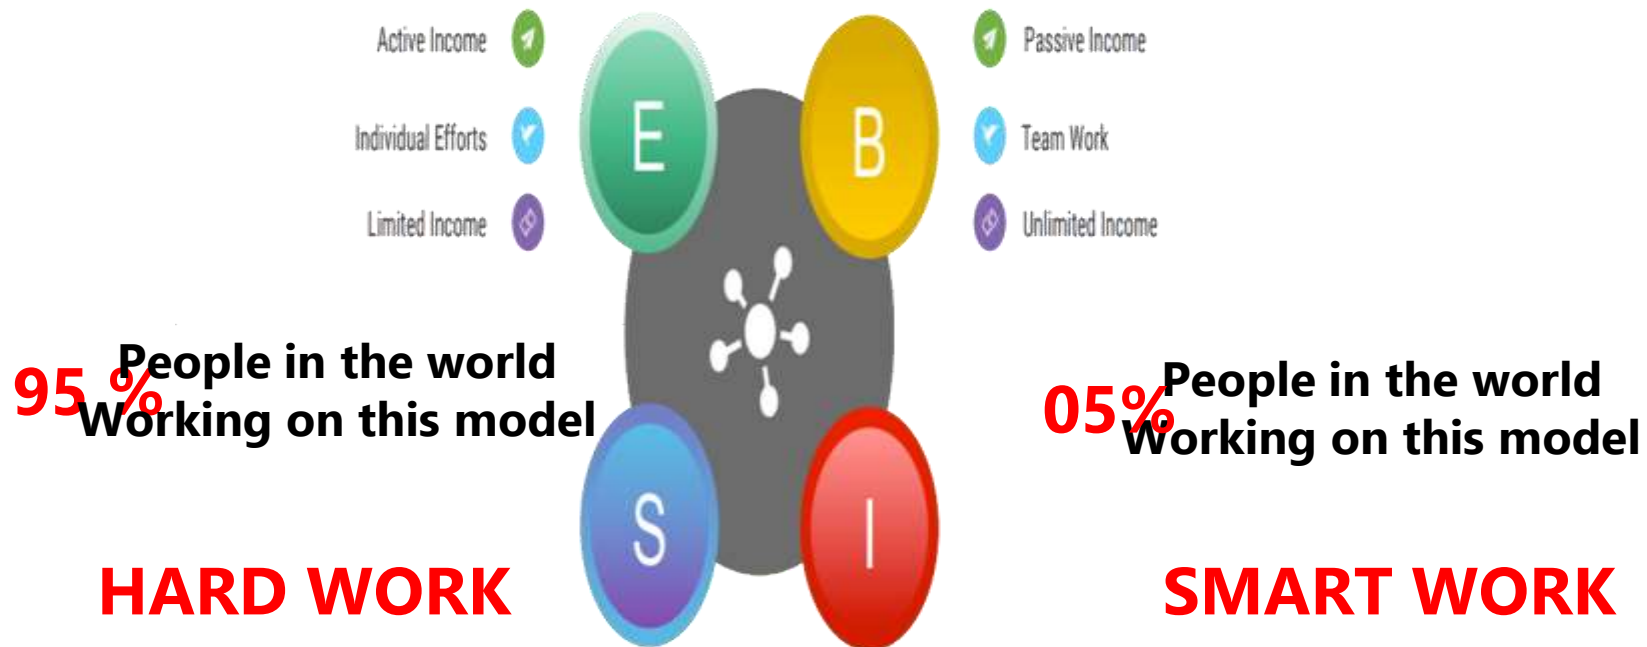

How Do People Earn Money ?

By Mr. Robert T. Kiyosaki