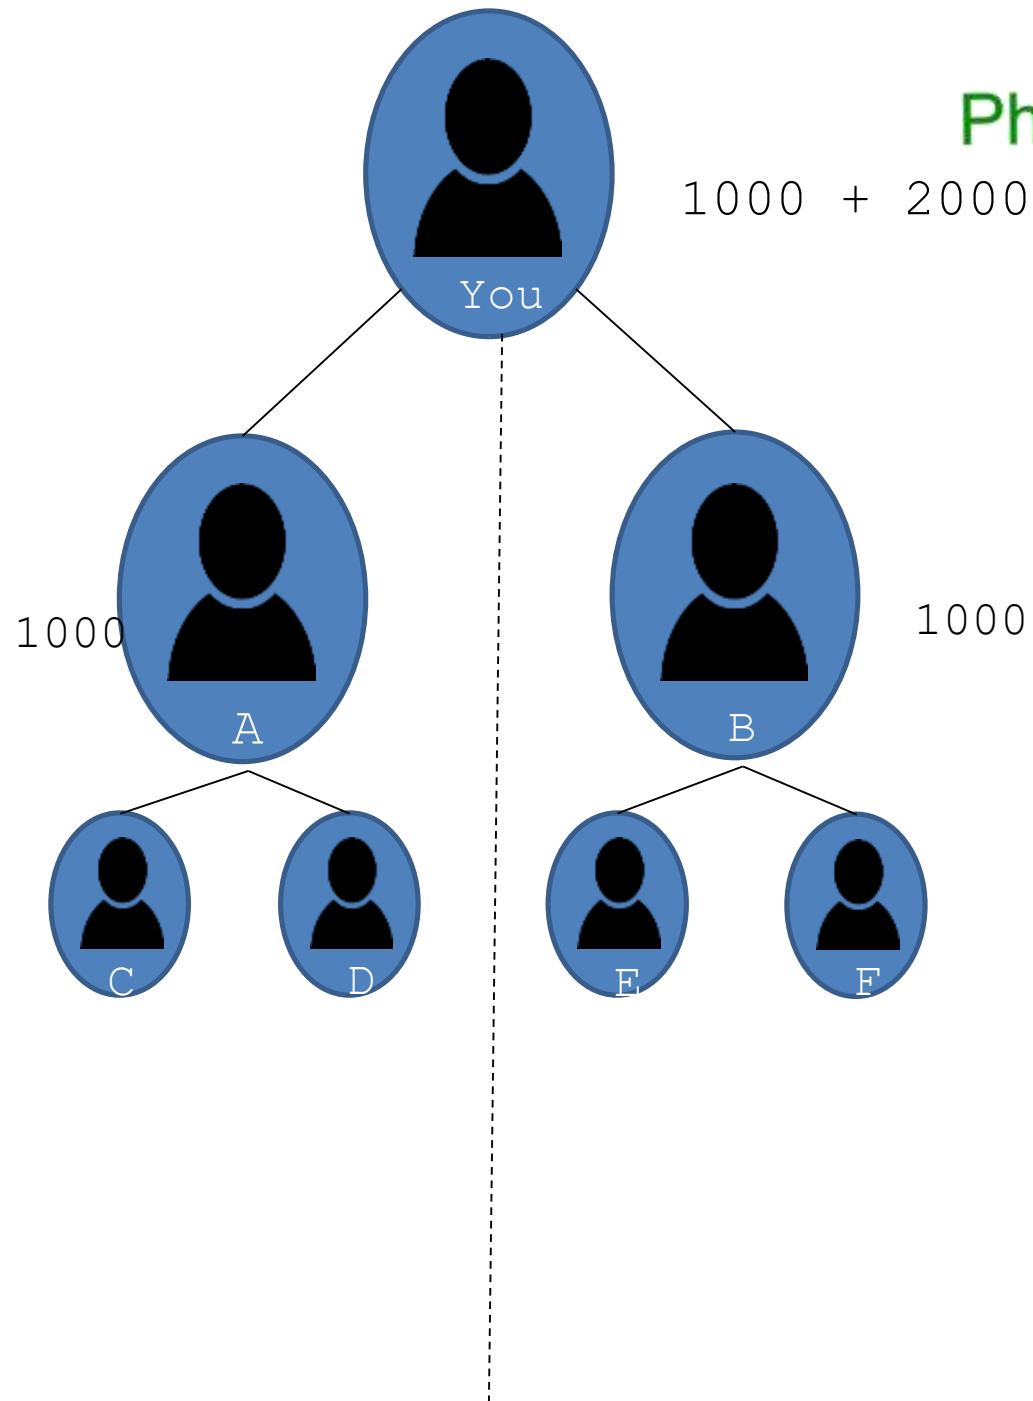

A decorative graphic on the left side of the slide consists of three parallel diagonal lines. The outermost line is dark grey, the middle line is red, and the innermost line is white. These lines form a large, stylized 'L' shape that extends from the top-left corner towards the bottom-left corner.

CONSUMERS

Package Point

PACKAGE	POINT	Min Amount
SILVER	100	13920/-
GOLD	400	55680/-
MOBILE	1100	150000/-

Sponsoring Income

SILVER	3000
GOLD	12000
MOBILE	36300

1st DEVELOPMENT BONUS

ROLLUP INCOME

If Gold id is not in the sponsor series then Rollup incomewill go to mobile id.

MATCHING BONUS

Matching Income

1000 + 2000 + 4000

1000 + 2000

1000 + 2000

1000

1000

1000

B- 200000

F- 126000

H- 14000

I- 68000

L- 49000

457000/-

5% = 22850

22850/- is your LOB income.