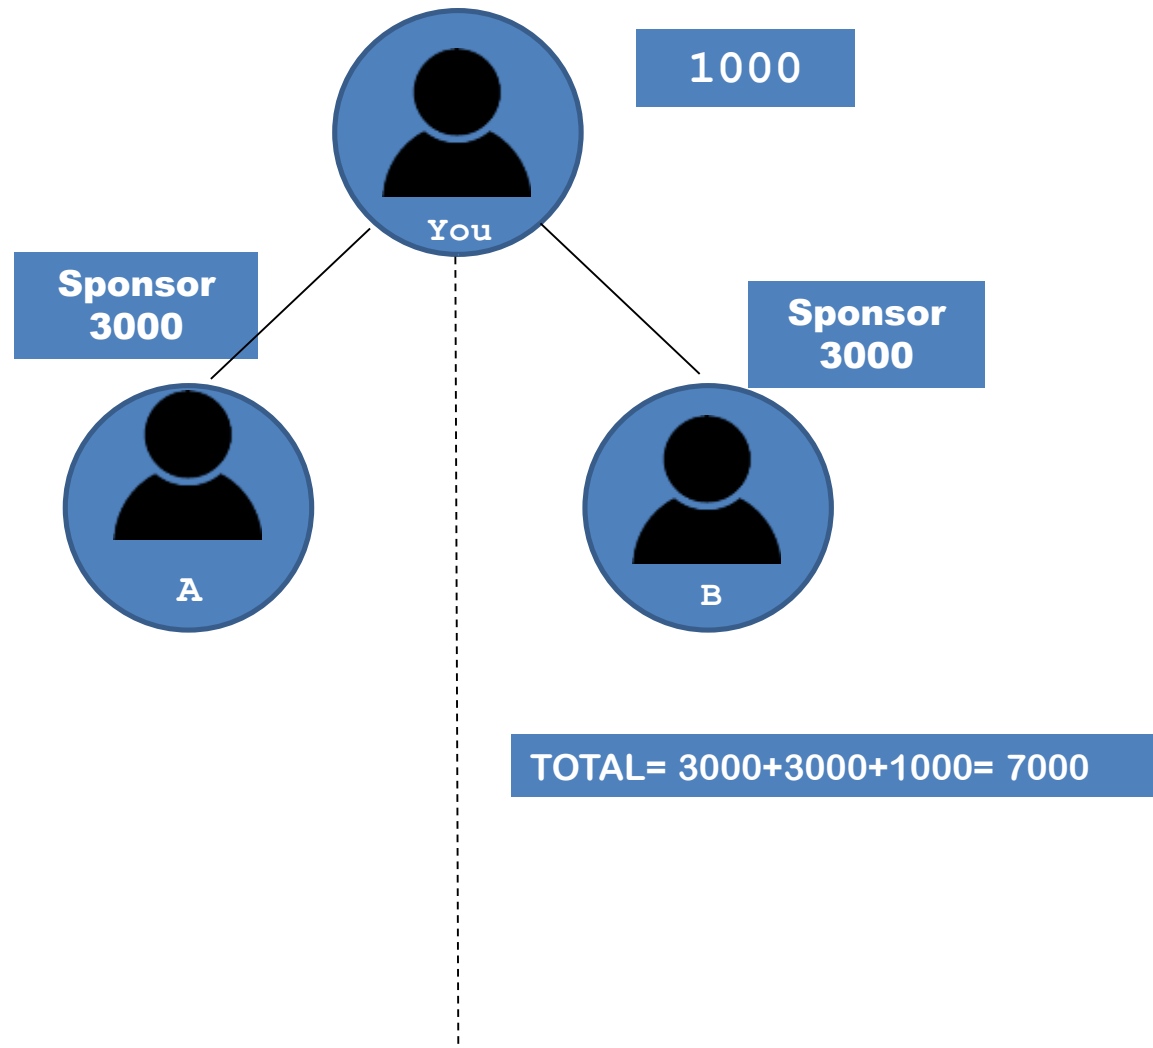

CONSUMERS

Package Point

PACKAGE	POINT	Min Amount
SILVER	100	13920/-
GOLD	400	55680/-
MOBILE	1100	150000/-

Sponsoring Income

SILVER	3000
GOLD	12000
MOBILE	36300

1st DEVELOPMENT BONUS

ROLLUP INCOME

If Gold id is not in the sponsor series then Rollup incomewill go to mobile id.

MATCHING BONUS

Matching Income

1000 + 2000 + 4000

1000 + 2000

1000 + 2000

1000

1000

1000

Mobile 11 Matching = 11000 + Sponsor Bonus 36300
Point

Registraion Bonus

SILVER	150/-
GOLD	600/-
MOBILE	3000/-

5% LEADERSHIP OVER RIDING BONUS ON DIRECT SPONSOR

Condition:-

One pair should be match for taking the LOB income
LOB income will calculated on sponsoring, Roolup and matching income.

B- 200000

F- 126000

H- 14000

I- 68000

L- 49000

457000/-

5% = 22850

22850/- is your LOB income.