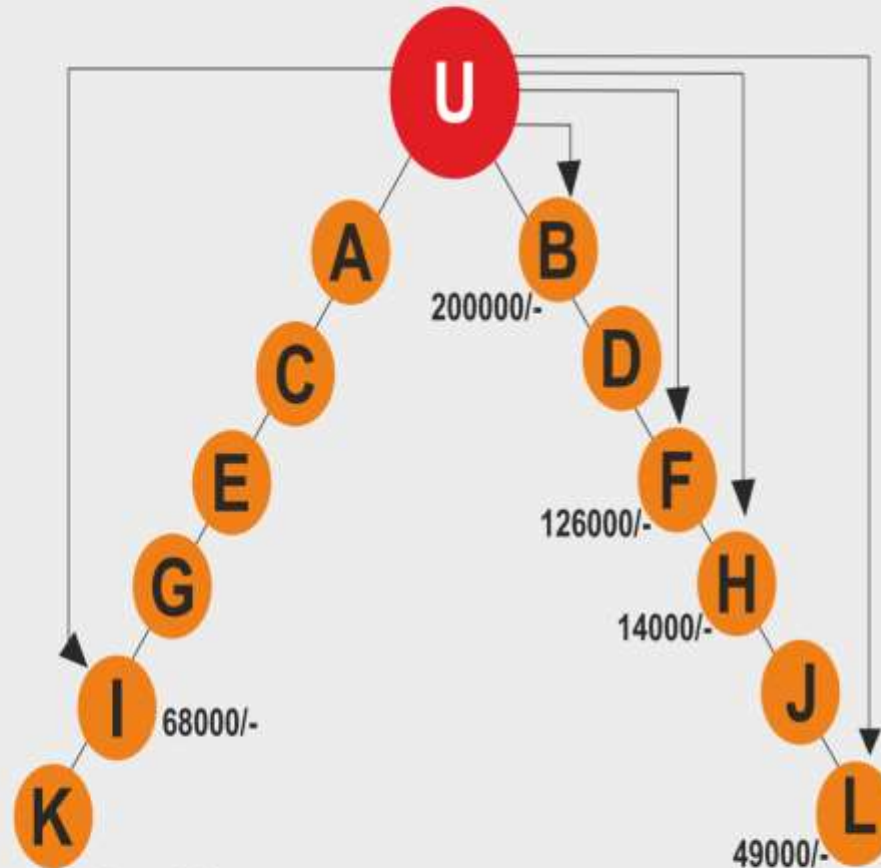

5% LEADERSHIP OVER RIDING BONUS ON DIRECT SPONSOR

Condition:-

One pair should be match for taking the LOB income
LOB income will calculated on sponsoring, Roolup and matching income.

B- 200000

F- 126000

H- 14000

I- 68000

L- 49000

457000/-

5% = 22850

22850/- is your LOB income.